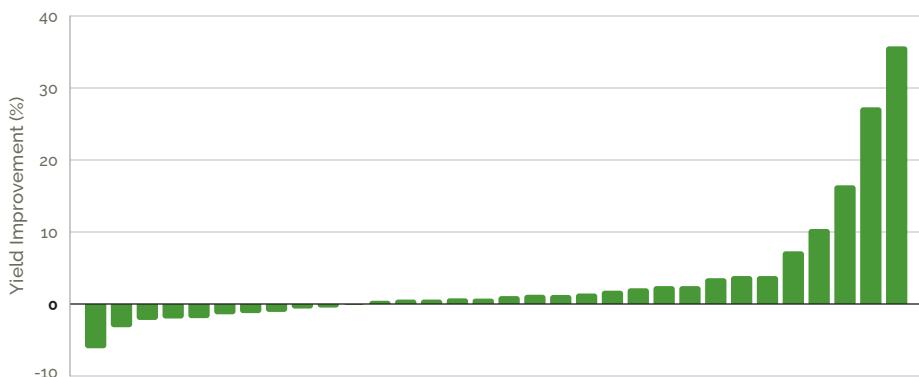

You can have confidence Soileos Corn will deliver value to your farm.

BULK DENSITY

42 lb/ft³

PACKAGE SIZE

bulk delivery or
2,000 lb tote

APPLICATION

7-15 lbs/acre*
in-furrow, banded, or broadcast

Win Rate of Over 70% from In-Field Trials

By promoting healthier plant growth and improving soil quality, Soileos can help farmers increase their crop yields and maximize their profits.

CORN YIELD IMPROVEMENT FROM SOILEOS

*Adjust recommended application rate to meet soil and or tissue needs as advised by a certified professional.